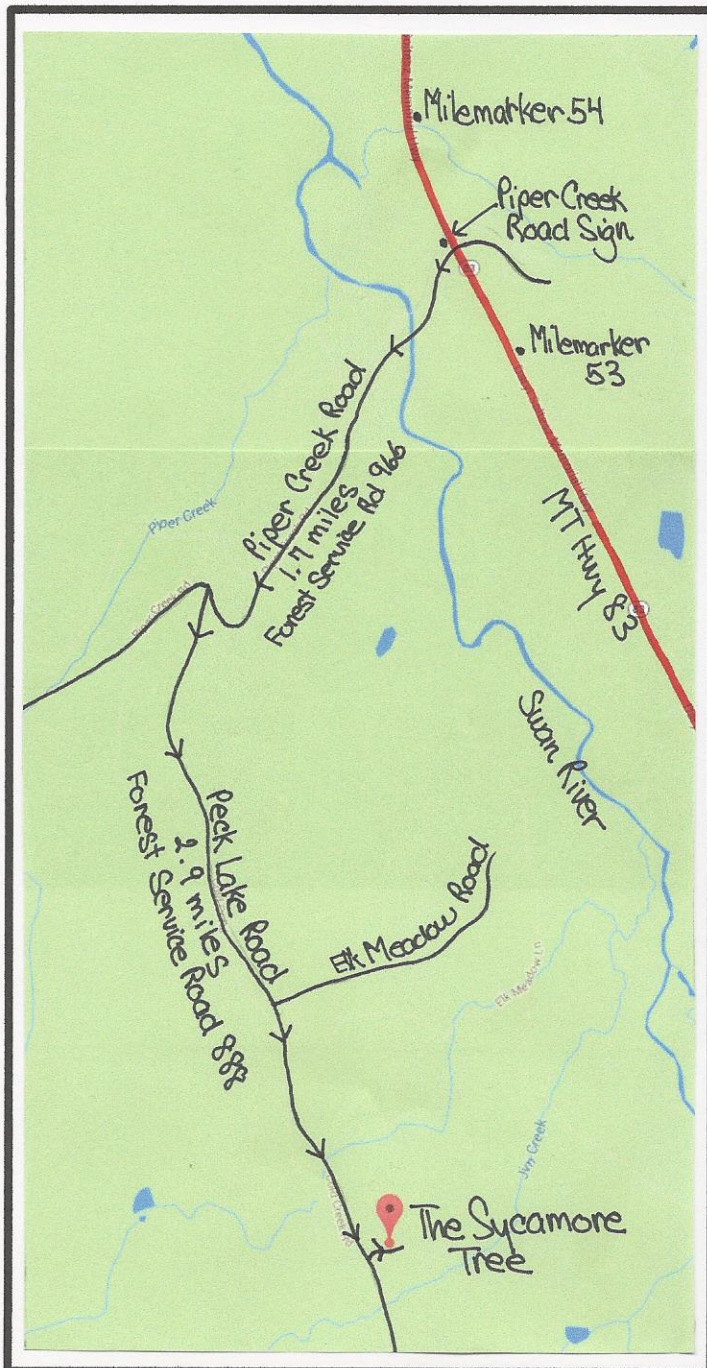

# THE SYCAMORE TREE

### TO FIND US:

1. On MT Hwy 83, between Milemarkers 53 and 54 is the turnoff to Piper Creek Road.  
NOTE: the road is a graded dirt Forest Service road from this point onward. Check road conditions before traveling the road in winter.
2. Turn west onto Piper Creek Road.
3. Follow Piper Creek Road for about 1.7 miles to where the road forks.
4. Take the left fork onto Peck Lake Road. (Sign reads: Cold Creek Road 8 miles)
5. Follow Peck Lake Road for about 2.9 miles.
6. On the left, you will see a sign: Sycamore Tree Lane. Turn left here.
7. Follow Sycamore Tree Lane to the large gate for The Sycamore Tree. Please park outside the gate unless handicapped accessibility is needed.