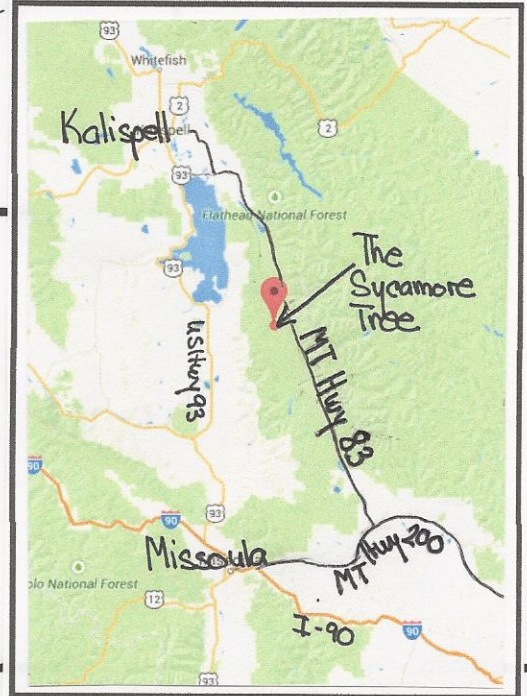

# THE SYCAMORE TREE

## CATHOLIC RETREAT CENTER

21592 Sycamore Tree Lane  
Swan Lake, Montana 59911  
406.754-2429  
email@sycamoretree.org

### TO FIND US:

1. On MT Hwy 83, between Milemarkers 53 and 54 is the turnoff to Piper Creek Road.  
NOTE: the road is a graded dirt Forest Service road from this point onward. Check road conditions before traveling the road in winter.
2. Turn west onto Piper Creek Road.
3. Follow Piper Creek Road for about 1.7 miles to where the road forks.
4. Take the left fork onto Peck Lake Road. (Sign reads: Cold Creek Road 8 miles)
5. Follow Peck Lake Road for about 2.9 miles.
6. On the left, you will see a sign: Sycamore Tree Lane. Turn left here.
7. Follow Sycamore Tree Lane to the large gate for The Sycamore Tree. Please park outside the gate unless handicapped accessibility is needed.